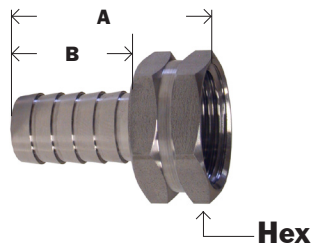

FEMALE SWIVEL ONLY

22RF
591
GHF

KF-RY
HU126
195

STAINLESS STEEL 316

PART	HOSE BARB x FGH	A	B	HEX	APPROX WT. LBS	LIST PRICE
30-032SS	1/2" x 3/4"	1.82	1.19	1.18	0.12	27.41
30-033SS	5/8" x 3/4"	1.82	1.19	1.18	0.13	27.41
30-034SS	3/4" x 3/4"	1.82	1.19	1.18	0.15	27.41

• WASHER INCLUDED