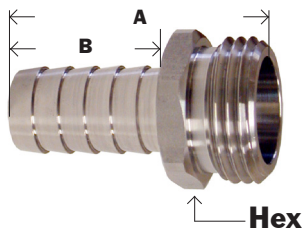

MALE END ONLY

22RM
590
GHM
KF-PY

201GH
193
HU125

STAINLESS STEEL 316

PART	HOSE BARB x FGH	A	B	HEX	APPROX WT. LBS	LIST PRICE
30-040SS	1/2" x 3/4"	1.88	1.19	1.06	0.12	22.91
30-041SS	5/8" x 3/4"	1.88	1.19	1.06	0.12	22.91
30-042SS	3/4" x 3/4"	1.88	1.19	1.06	0.13	22.91

• WASHER INCLUDED