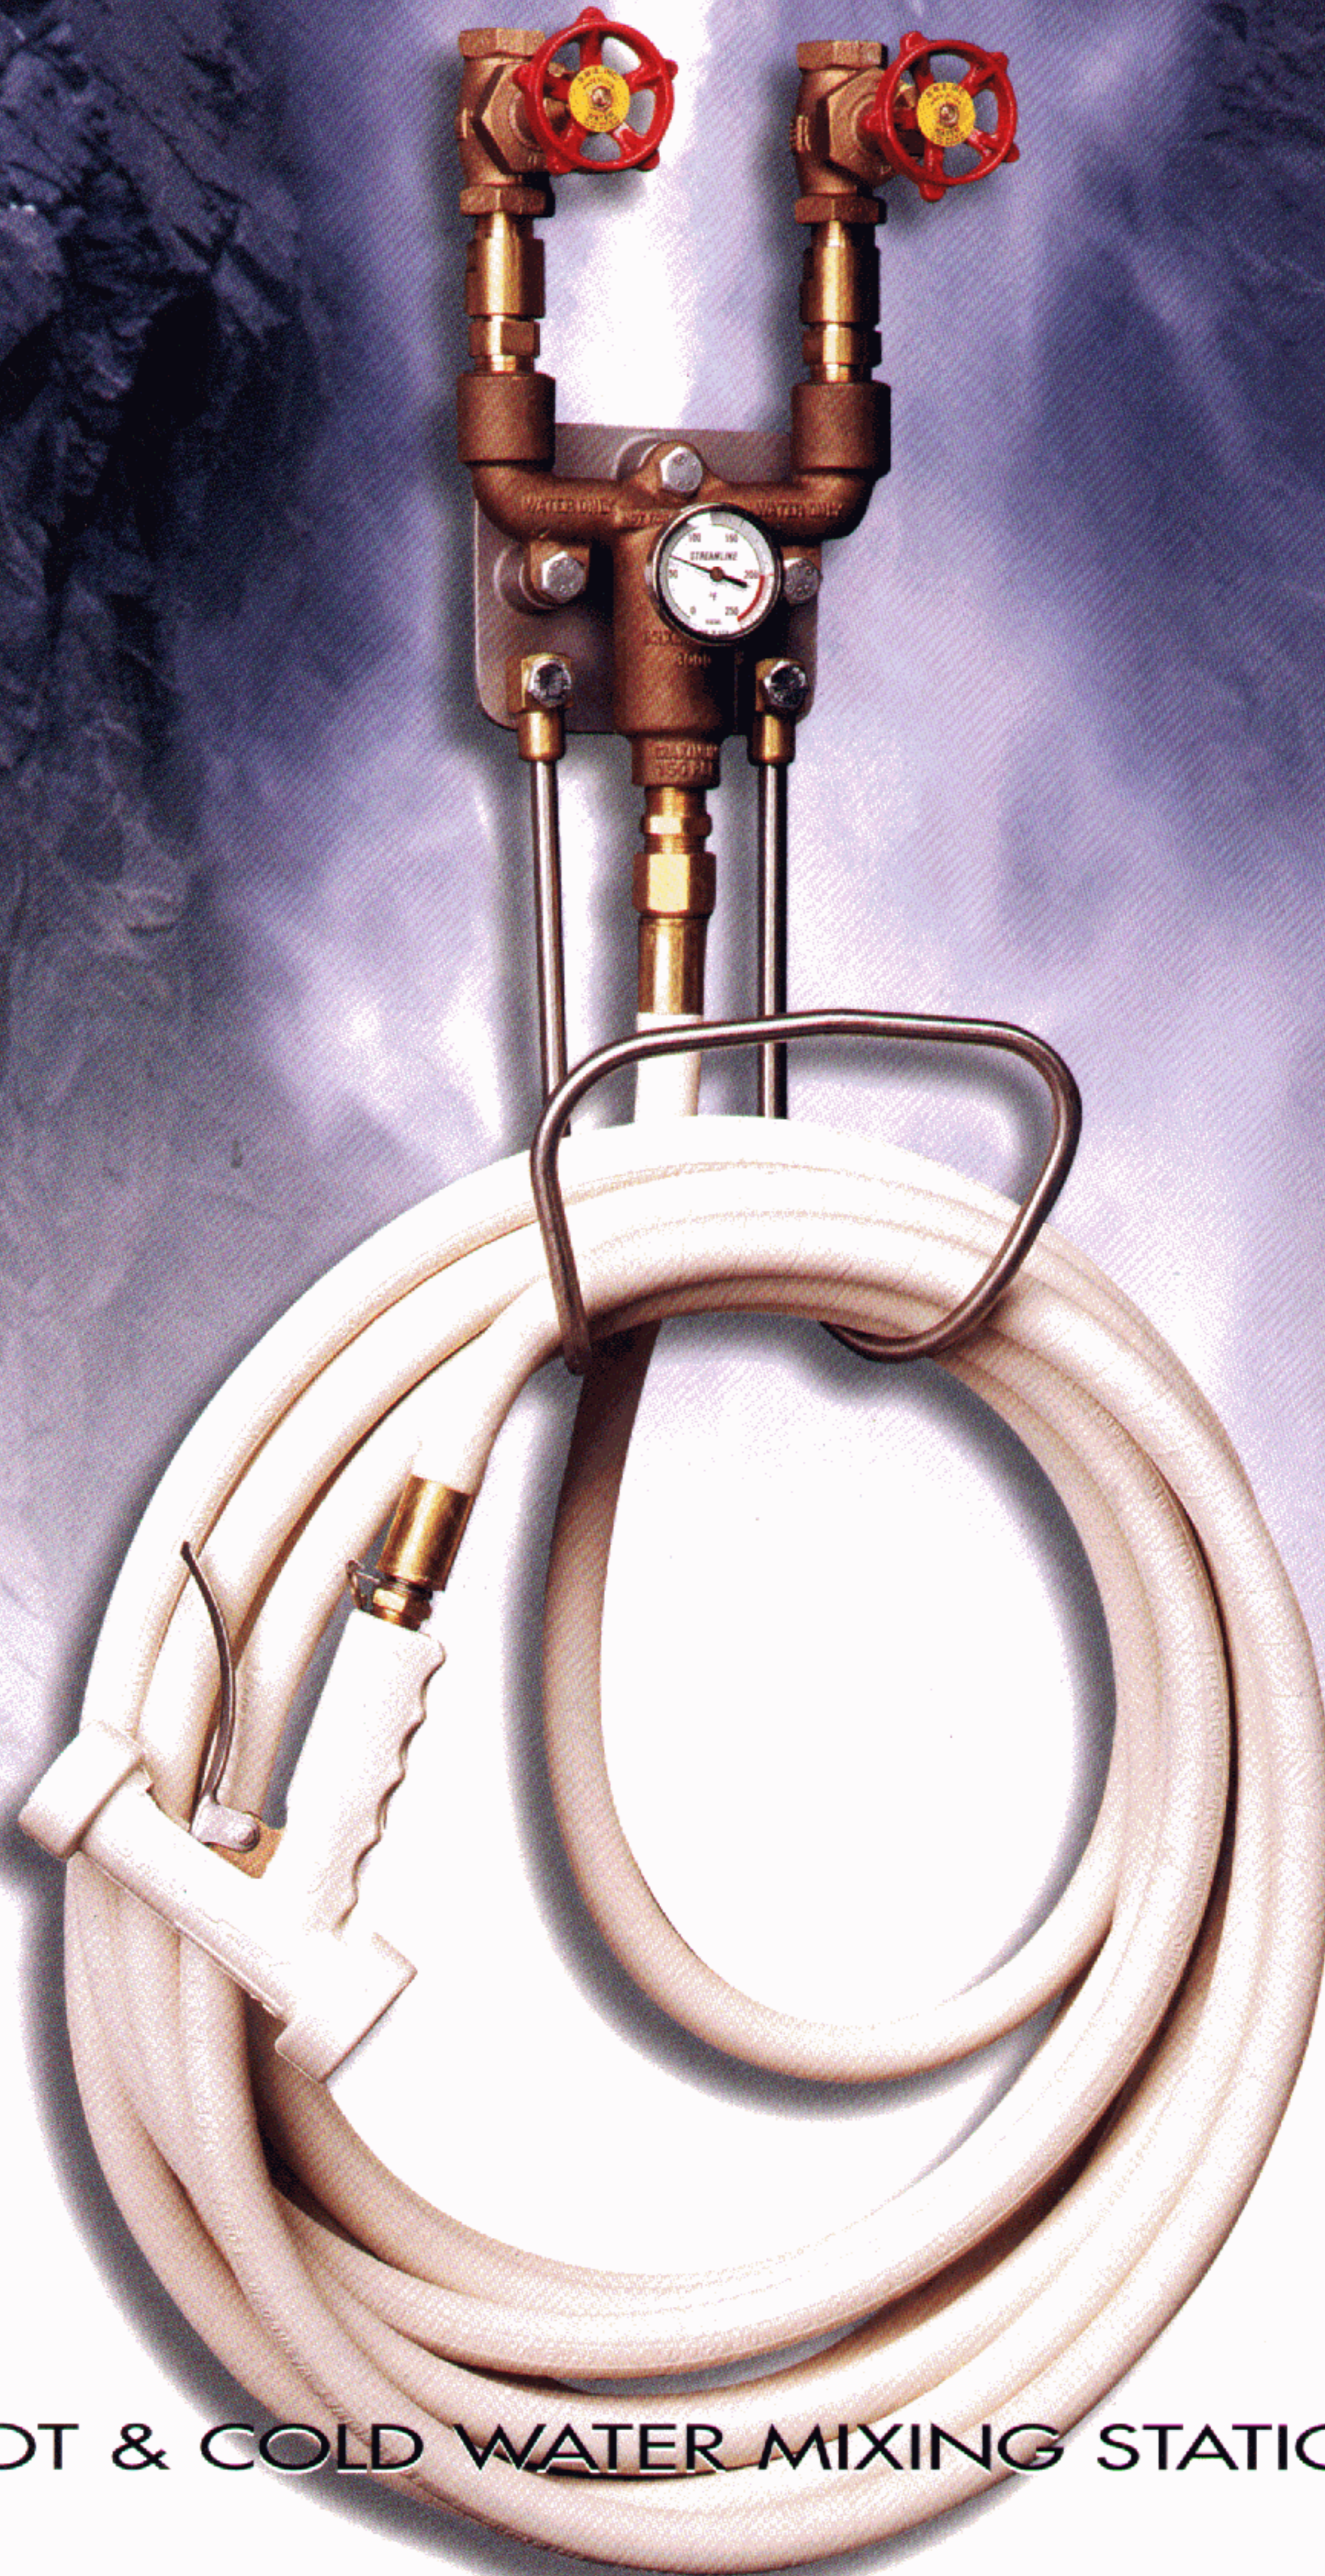

MIXMASTER 3000

STREAMLINE WASHDOWN EQUIPMENT

HOT & COLD WATER MIXING STATIONS