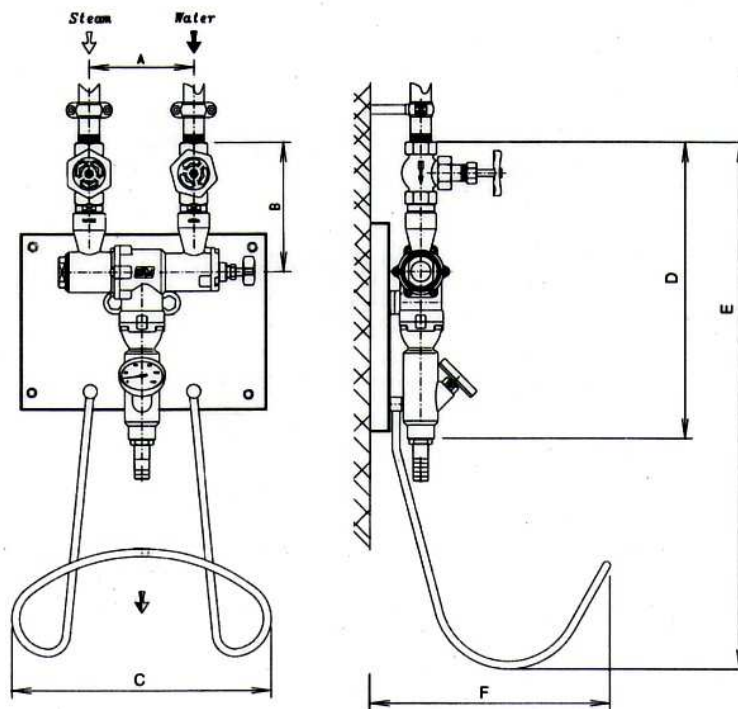

STEAMMASTER 4000™

STAINLESS STEEL STEAM / WATER MIXER

DIMENSIONS

MODEL	A	B	C	D	E	F	WEIGHT
4000	7.75"	8.50	13.50"	21.25"	28.00"	12.50"	35 lbs.

OHIOCRAFT INDUSTRIAL PRODUCTS

43 Wagner Road
West Milton, Ohio 45383
(937) 558-2497 Phone
(937) 698-1247 Fax
www.ohiocraft.com